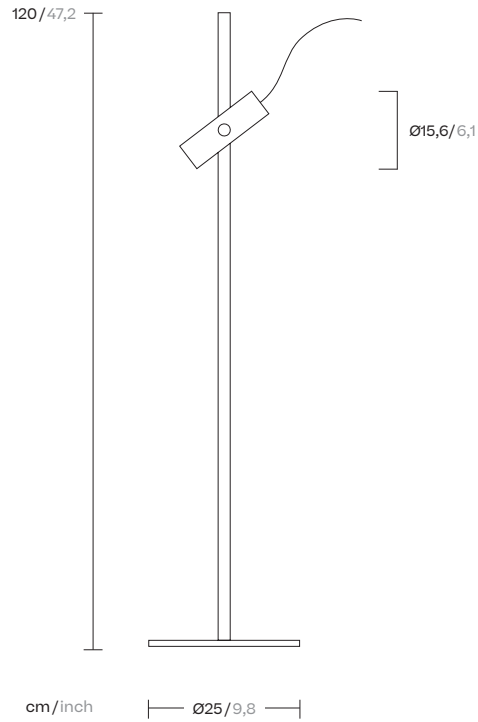

# Dots Spotlight Floor Lamp

Designer  
Kettal Studio

Collection  
Objects

Reference  
KS5700600

1/3

Because spaces come to life through the objects that adorn them, Kettal has developed a range of exterior decoration and design products.

# Dots Spotlight Floor Lamp

Designer  
Kettal Studio

Collection  
Objects

Reference  
KS5700600

2/3