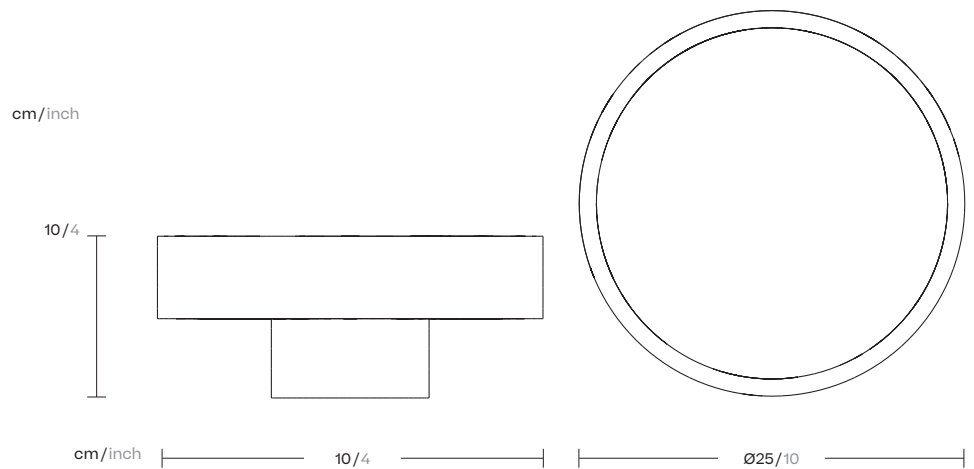

Totto
Small Ø24,
by Maddalena Casadei &
Dunja Weber

kettal

Totto Small Ø24

Designer
Maddalena Casadei &
Dunja Weber

Collection
Objects

Reference
57ATR95241

1/2

Totto is a collection of high-plates in matt white earthenware with colored glazing on the inside.

The Totto high-plates come in various diameters and heights. They stand out by their generous dimensions and their pure geometric shapes.

The Totto high-plates work well in groups as well as on their own. Use them as centerpiece, fruit-bowls, pocket emptiers and more. Available in five colors and in three sizes.

kettal

Totto Small Ø24

Designer
Maddalena Casadei &
Dunja Weber

Collection
Objects

Reference
57ATR95241

2/2

Materials

Ceramic