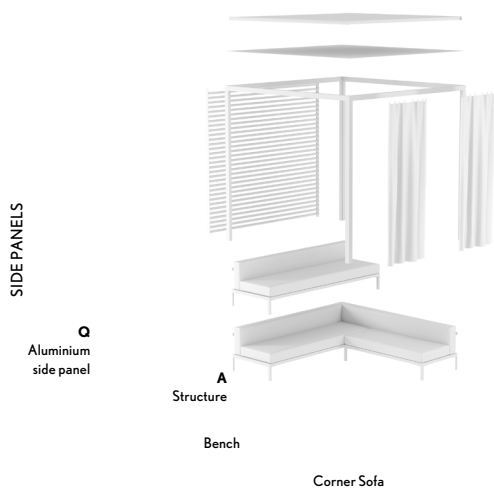

KETTAL PAVILION S

design KETTAL STUDIO

PAVILION S

K
Aluminium ceiling
I
Fabric Ceiling

N
Sheer Curtain set

SHADE

LINEAR SOFA

CORNER SOFA

Pavilion S
979400
simple
Height 230 90"
Width 250 98,4"
Length 250 98,4"

Pavilion S profile
column
Height 7 2,7"
Width 7 2,7"

profile
Height 7 2,7"
Width 2,2 0,8"

KETTAL