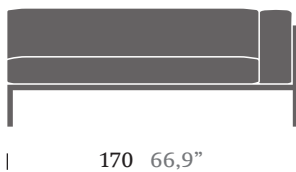

KETTAL

Object

Right corner module

Designer

Kettal Studio

Collection

Kettal Landscape

Reference

945210/ 945205

Dimensions

(cm / inch)

Standard Finishes

Terrain paints

726

Manganese

Terrain fabrics

Optional Colours

Fabrics, Laminate Fabrics, Aluminium

Characteristics

Frame

Units box	1
Box Weight	22,9 Kg / 50,4 Lbs
Box Volume	1,2 m ³ / 42 cft.

Seat / back cushions

Units box	1
Box Weight	8,82 Kg / 19,4 Lbs
Box Volume	0,21 m ³ / 7,41 cft.
C.O.M.	5,84 ml