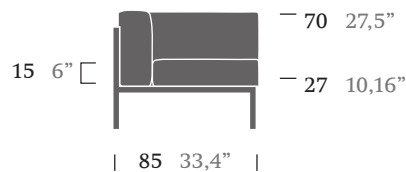

KETTAL

Object

Right corner module

Designer

Kettal Studio

Collection

Kettal Landscape

Reference

945210/ 945205

Dimensions

(cm / inch)

Standard Finishes

Terrain paints

726

Manganese

Terrain fabrics

Optional Colours

Fabrics, Laminate Fabrics, Aluminium

Characteristics

Frame

Units box	1
Box Weight	22,9 Kg / 50,4 Lbs
Box Volume	1,2 m ³ / 42 cft.

Seat / back cushions

Units box	1
Box Weight	8,82 Kg / 19,4 Lbs
Box Volume	0,21 m ³ / 7,41 cft.
C.O.M.	5,84 ml