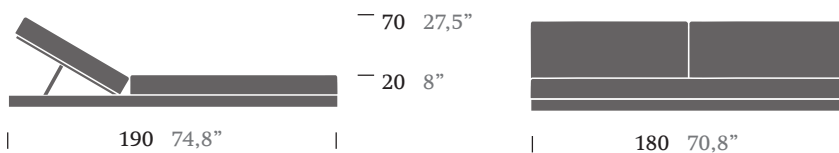

Dimensions

(cm / inch)

Materials

Fabric

Heavy Load 100.000 Cycles, Heavy Load Resistant 1000 Decitex, Kettalize-It, Resist U.v. En-581-4, Easy Clean, Abrasion, Resistance 30.000 Cycles, Quickdry

Aluminium

Antioxy, Heavy Load, Resistant En-1421, Kettalize-It, Anti-Scratch, Easy Clean, Flame Retardant M1, Eco Friendly Ecoembes Recycling Process

Optional Colours

Fabrics, Laminate Fabrics, Aluminium

Adjustable legs

Characteristics

Frame

Units box	1
Box Weight	35,7 Kg / 78,7 Lbs
Box Volume	0,81 m ³ / 28,6 cft.

Seat / back cushions

Units box	1
Box Weight	15 Kg / 33 Lbs
Box Volume	0,42 m ³ / 14,8 cft.
C.O.M.	8,78 ml