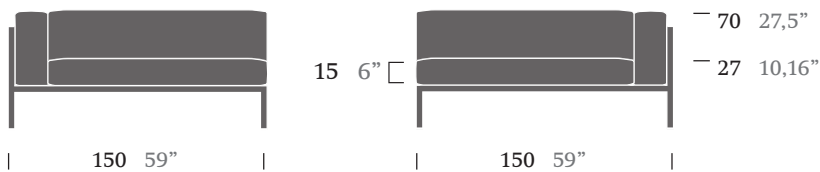

Dimensions

(cm / inch)

Materials

Fabric

Heavy Load 100.000 Cycles, Heavy Load Resistant 1000 Decitex, Kettalize-It, Resist U.v. En-581-4, Easy Clean, Abrasion, Resistance 30.000 Cycles, Quickdry

Aluminium

Antioxy, Heavy Load, Resistant En-1421, Kettalize-It, Anti-Scratch, Easy Clean, Flame Retardant M1, Eco Friendly Ecoembes Recycling Process

Optional Colours

Fabrics, Laminate Fabrics, Aluminium

Characteristics

Frame

Units box	1
Box Weight	31,8 Kg / 70,1 Lbs
Box Volume	1,72 m ³ / 60,74 cft.

Seat / back cushions

Units box	1
Box Weight	12,32 Kg / 27,16 Lbs
Box Volume	0,93 m ³ / 32,8 cft.
C.O.M.	7,98 ml