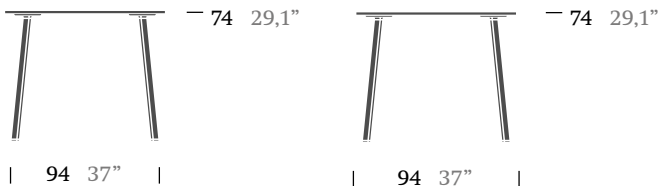

## Dining table 94 x 94

Designer

Jasper Morrison

Collection

Kettal Village

Reference

56492/ 13700

## Dimensions

(cm / inch)