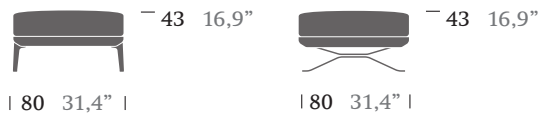

KETTAL

Object

Bench 1 seater

Designer

Rodolfo Dordoni

Collection

Kettal Boma

Reference

25030

Dimensions

(cm / inch)

Materials

Fabric

Heavy Load 100.000 Cycles, Heavy Load Resistant 1000 Decitex, Kettalize-It, Resist U.v. En-581-4, Easy Clean, Abrasion, Resistance 30.000 Cycles, Quickdry

Aluminium