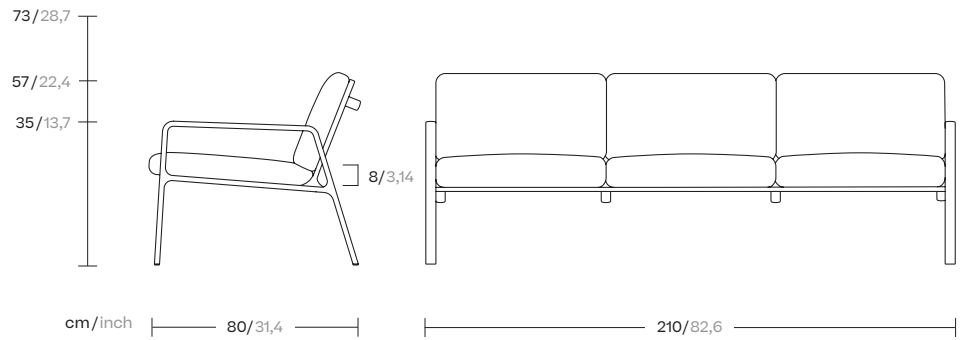

Park Life
3 Seater sofa
by Jasper Morrison

kettal

3 Seater sofa

Designer
Jasper Morrison

Collection
Park Life

Reference
KS1100800

1/2

Park Life is a complete family of furniture for outdoors, whose clean cut profile is Adaptable to a wide range of different situations. Lightweight, yet extremely durable, it's easily stacked for transport or winter storage and its technical sophistication and careful consideration of ergonomics besides a lot of care over how it looks are all intended to ensure a long life, both structurally and visually.

cm/inch

kettal

3 Seater sofa

Designer
Jasper Morrison

Collection
Park Life

Reference
KS1100800

2/2

Maintenance