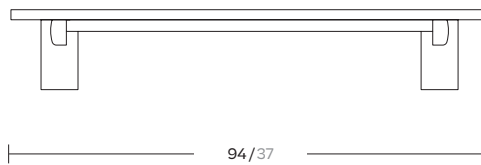

Centre table 160x94

Designer
Rodolfo Dordoni

Collection
Molo

Reference
KS4210600

1/2

This is an example of a modular sofa in its purest form. Its orthogonal geometry is based on a rectangular modularity design, which means it can be easily adapted to suit any situation and optimise the space in which it sits.

Each module can be taken apart and re-organised, creating new uses and configurations.

The design is aesthetically minimalistic with intentionally oversized pieces.

On the other hand, the decorative elements have conscientiously not been emphasised in order to give centre stage to the various combinations of fabric, colours and carefully selected details.