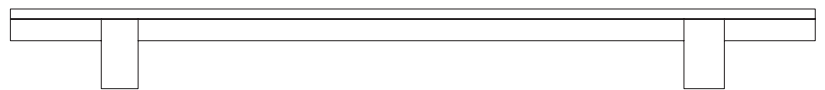

cm/inch

20,6/8,1