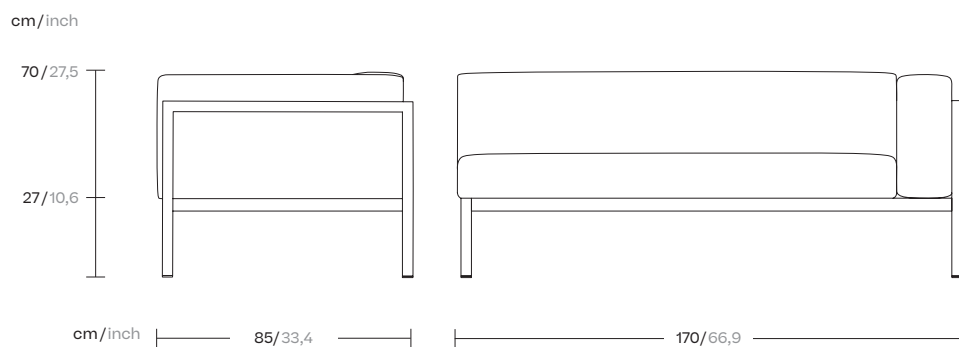

# Right corner module

Designer  
Kettal Studio

Collection  
Landscape

Reference  
KS9401100

1/2

Landscape aims to be part of a project. It is not understood as an item apart, but instead relates to its environment and melds with it. It is the project that is important, not the product, and this is its essence. Its rationalist construction seeks to give order, form and structure to the outdoor space, although, in terms of function, it has been designed to give shelter: to shade and cool or protect from the rain and wind.