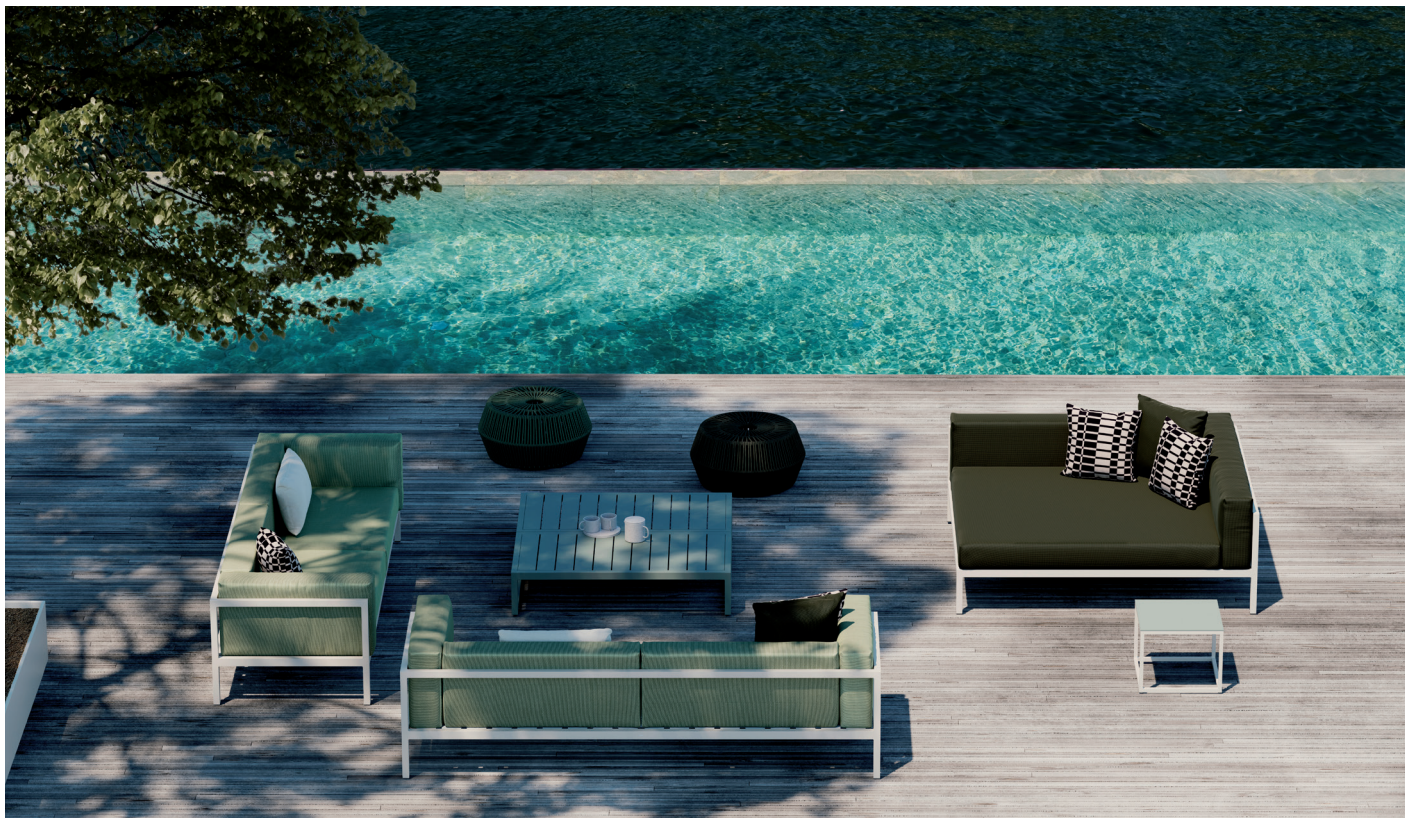

Right corner module

Designer
Kettal Studio

Collection
Landscape

Reference
KS9401100

2/2

Maintenance

Clean with mild soap using a sponge or cloth. Be gentle during the cleaning process; avoid aggressive scrubbing of the fabric. After cleaning, ensure you remove any excess soap.

For stubborn stains, use diluted household bleach. Act promptly to clean stains; the longer they linger, the more challenging they become to remove.

After cleaning, steam iron the fabric using only steam. Be cautious not to place the iron directly on the fabric, as it may cause damage.

Finishes

[Click here](#) or scan the following QR code.

kettal