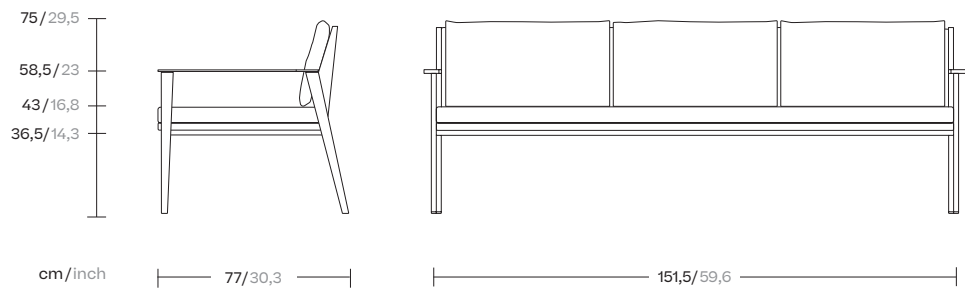

Triconfort Riba
3 Seater Sofa
By Kettal Studio

kettal

3 Seater Sofa

Designer
Kettal Studio

Collection
Triconfort Riba

Reference
KS4000700

1/2

This collection mixes ancestral techniques such as the braiding of natural fibres with aluminium, a material that had its heyday in the fifties. Now, the metal frame replaces traditional wood, while natural fibre has been replaced with a synthetic material in order to provide greater weather resistance.

cm/inch

kettal

3 Seater Sofa

Designer
Kettal Studio

Collection
Triconfort Riba

Reference
KS4000700

2/2

Maintenance