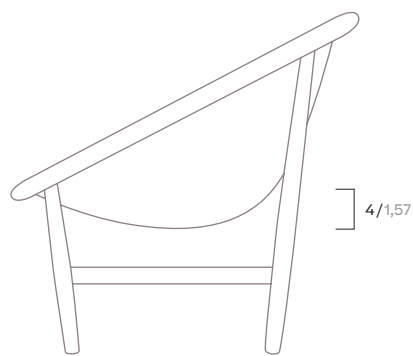

# Outdoor club chair

Designers  
Nanna and Jørgen Ditzel

Collection  
Basket

Reference  
KS1000100

1/3

Kettal edits the Basket chair, created in the 1950s by Danish designers Nanna and Jørgen Ditzel. The Basket chair, made from oak, comes in its original version created by the Ditzel, hand-braided in wicker, and in an outdoor version, made from artificial fibre and teak.

cm/inch

76/29,9

37/14,5

cm/inch

79/31,1

85/33,4

kettal