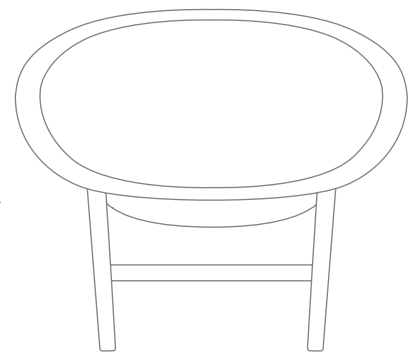

# Outdoor club chair

Designers  
Nanna and Jørgen Ditzel

Collection  
Basket

Reference  
KS1000100

1/3

Kettal edits the Basket chair, created in the 1950s by Danish designers Nanna and Jørgen Ditzel. The Basket chair, made from oak, comes in its original version created by the Ditzel, hand-braided in wicker, and in an outdoor version, made from artificial fibre and teak.

cm/inch

76/29,9

37/14,5

cm/inch

79/31,1

85/33,4

kettal