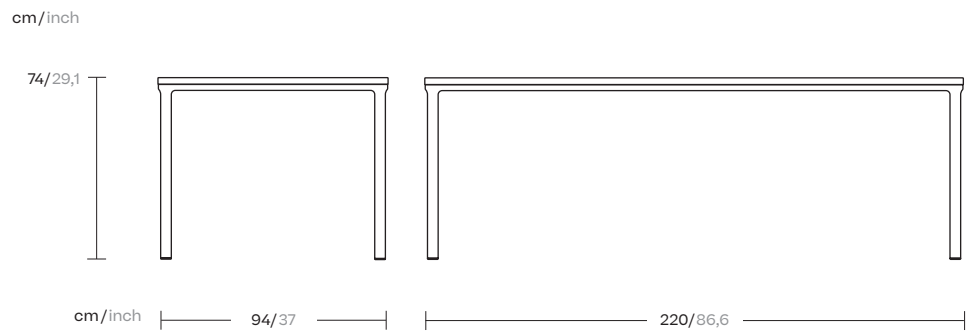

Park Life

Dining table 220x94

8 guests

by Jasper Morrison

kettal

Dining table

220x94

8 guests

kettal

Dining table

220x94

8 guests

Designer
Jasper Morrison

Collection
Park Life

Reference
KS1100400

2/2