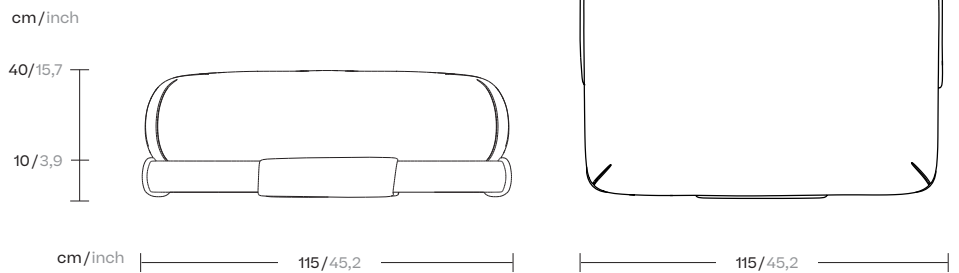

Insula

One seat Module

by Patricia Urquiola

kettal

One seat module

Designer
Patricia Urquiola

Collection
Insula

Reference
KSB600700

Formally, it is a rational modular sofa with very softened shapes and low height, with a roll in the backrest that concentrates all the protagonism of the design and provides a decidedly horizontal emphasis. It combines carefully balanced proportions as an architectural element that can be subtly integrated.