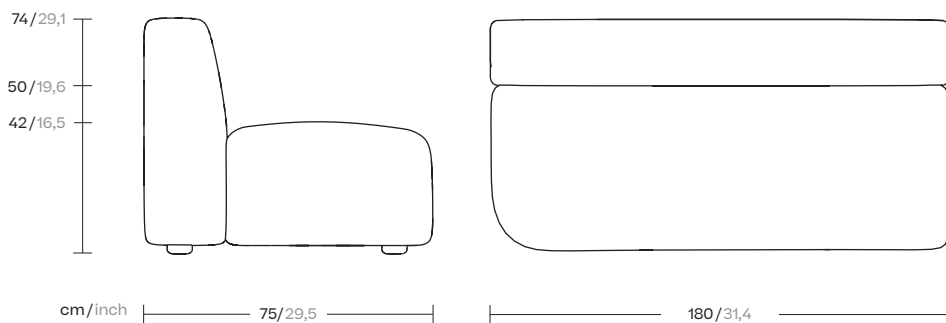

Sofa O
Left XL Sofa O
by Kettal Studio

kettal

Left XL Sofa O

Designer
Kettal Studio

Collection
Sofa O

Reference
A2439IZQXL

1/2

The Sofa O collection blends form and function for modern workspaces and public areas, fostering collaboration and adaptability. Its modular design mirrors the flexible layouts in offices, promoting teamwork, while also accommodating multifunctionality in communal spaces. The collection elegantly bridges professional aspirations and community bonds through its sophisticated and functional design.

cm/inch

kettal

Left XL Sofa O

Designer
Kettal Studio

Collection
Sofa O

Reference
A2439IZQXL

2/2

Maintenance